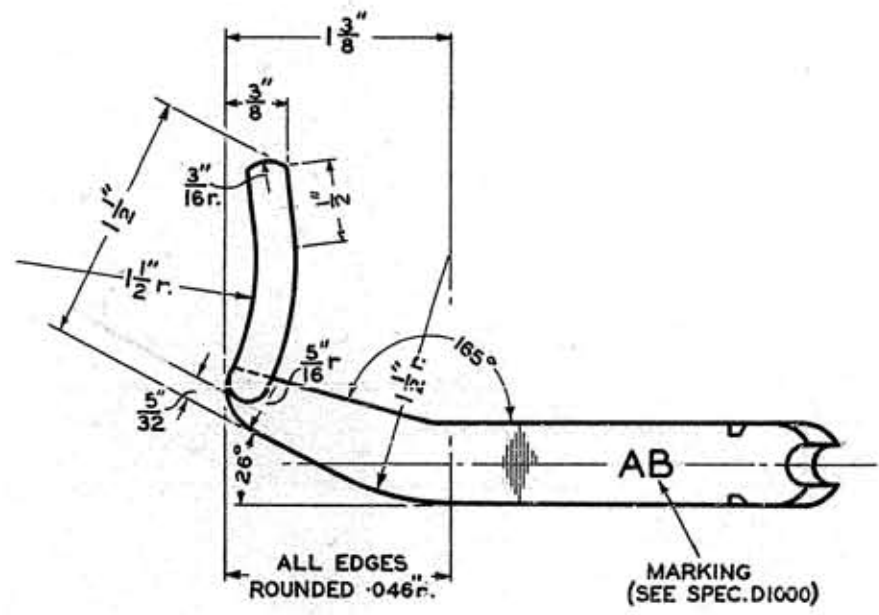

[Signature]

Supersede
 Amendment Suffix

MATERIAL:- BRASS.
 FINISH:- DULL BLK. LAC.

			D.1000.
Drgs.	Dgms.	Specs.	

HOOK,
 RECEIVER AB.

Scale :- $\frac{1}{1}$ and as indicated	Wiring Dgm. _____ Assembly Drg. _____
Spec. —	
DRG. 71,024	